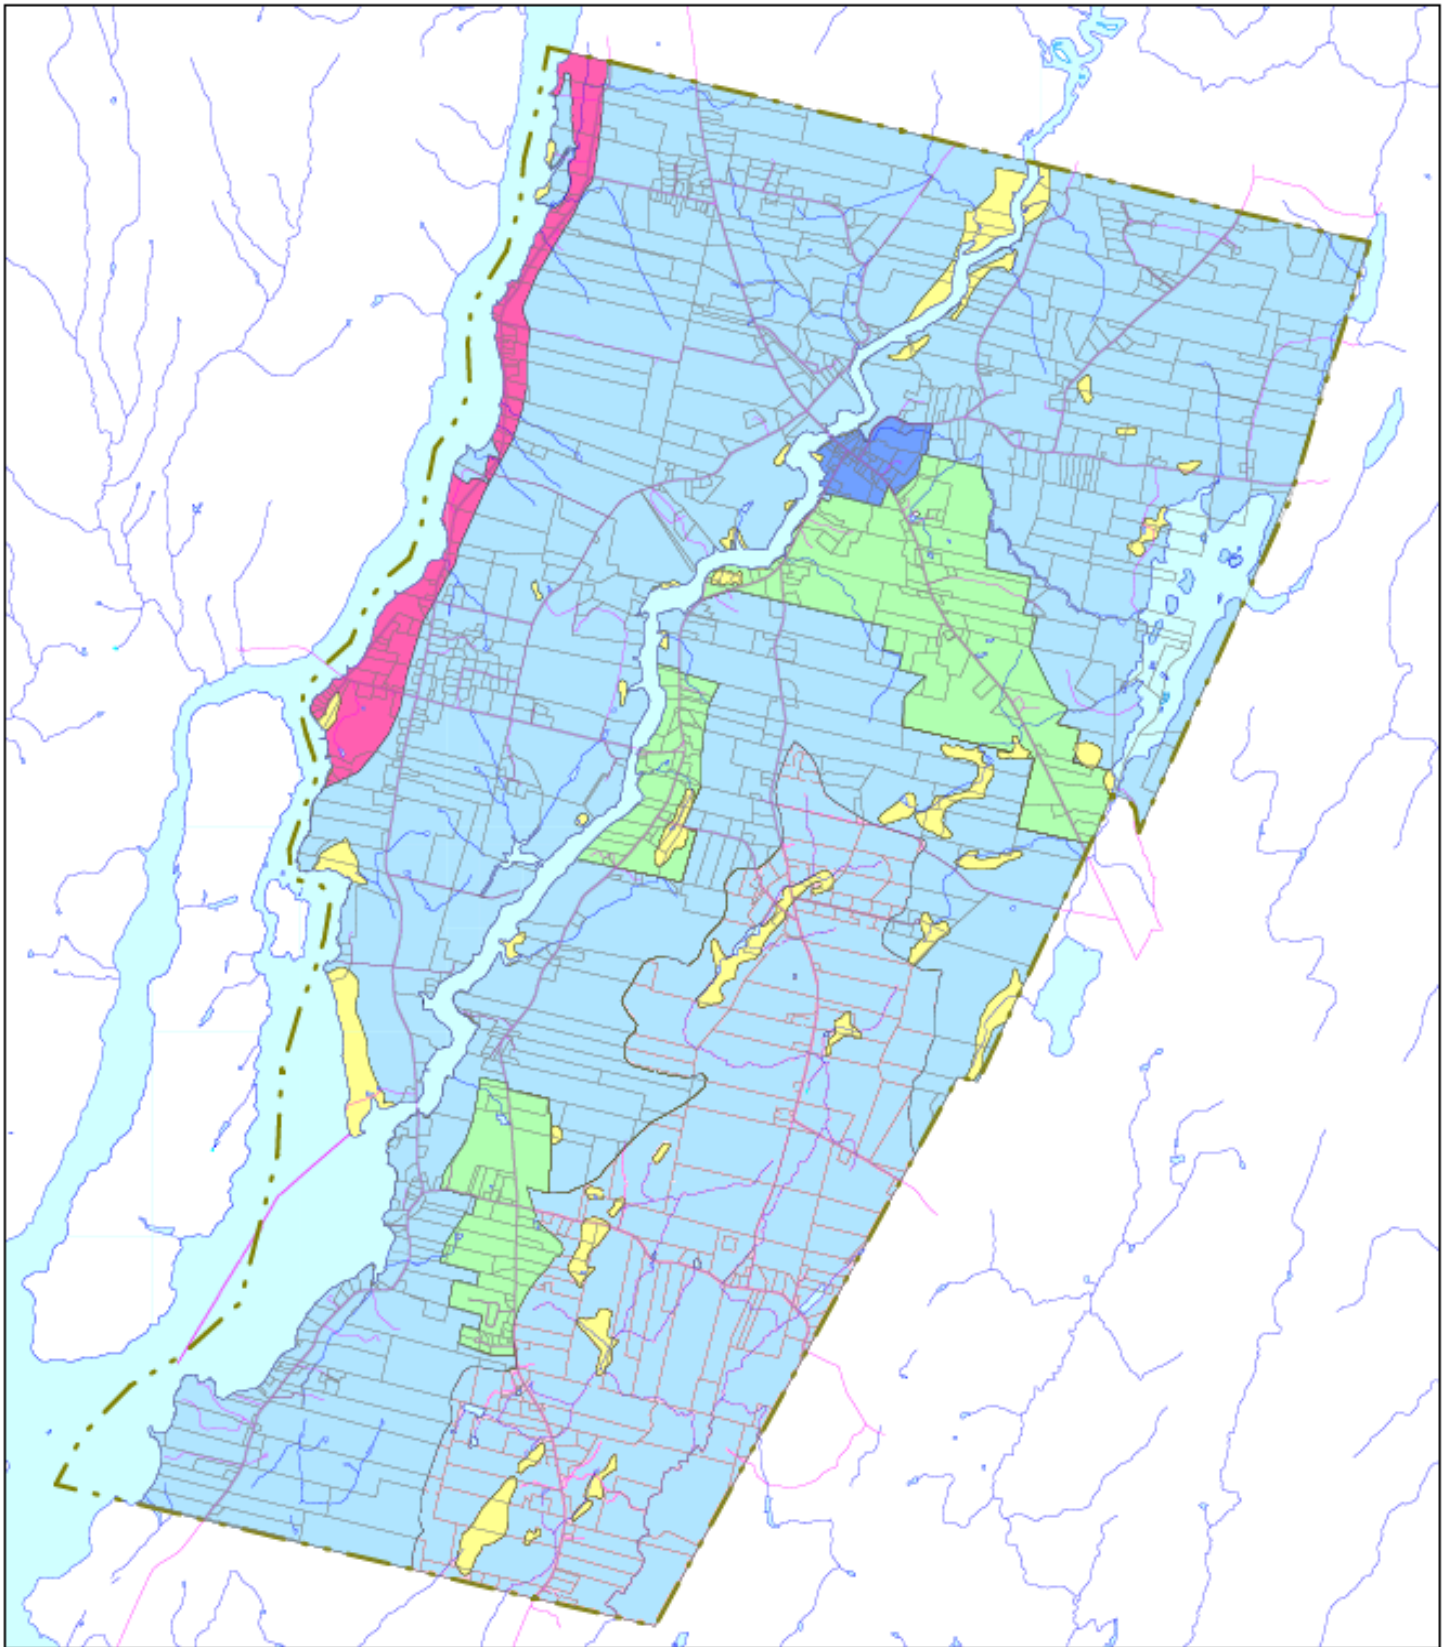

TOWN OF DRESDEN

Land Use Districts

Landuse Districts

- GEN USE
- RES PROT
- RURAL LIVING
- VILLAGE
- WRM